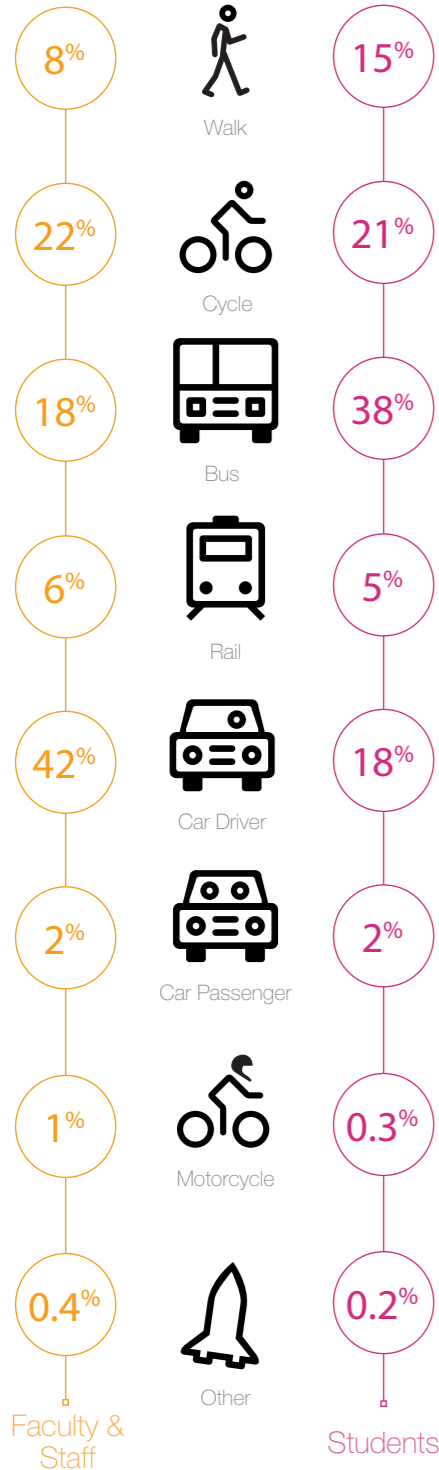

# University College Dublin (Belfield Campus)

Commuting Survey 2016\*

Population **3,500** Faculty, staff & others **27,000** Students

The total population has been **steadily increasing** over the past **10 years** from approximately **25,000** to the present **30,500**

## Modes of Transport

## Arrival & Departure Times

## Journey Times

The estimated average **journey** time is approximately **38 minutes**, for both **students, faculty and staff**.

**41%** of staff and students live within 500m of a direct bus route to the Belfield Campus.