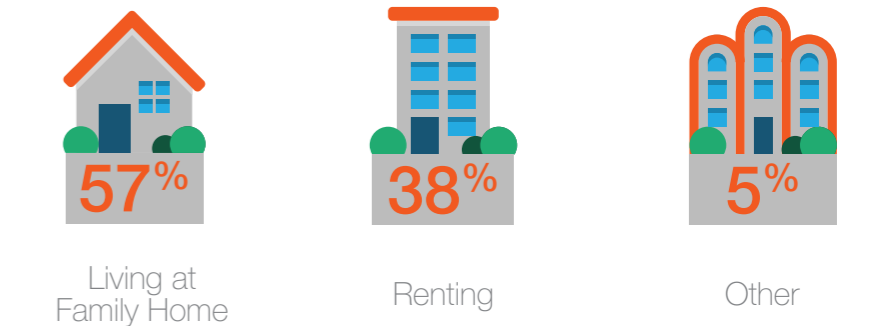

Student Accommodation**