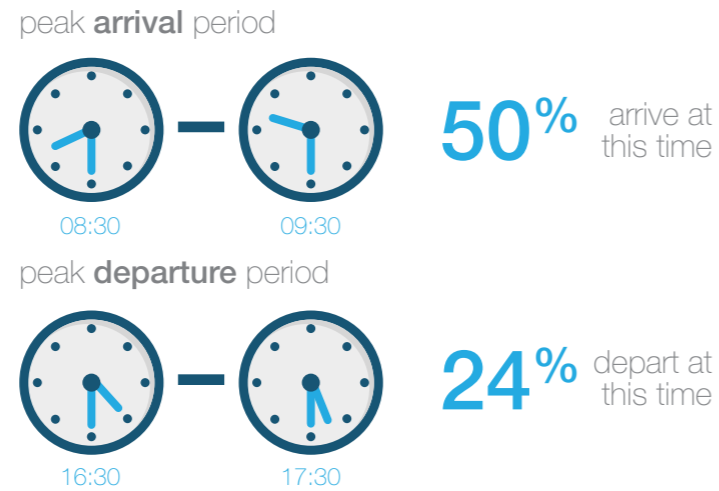

# University College Dublin (Belfield Campus)

Commuting Survey 2016\*

Population **3,500** Faculty, staff & others **27,000** Students

The total population has been **steadily increasing** over the past **10 years** from approximately **25,000** to the present **30,500**

## Modes of Transport

## Arrival & Departure Times

## Journey Times

The estimated average **journey** time is approximately **38 minutes**, for both **students, faculty and staff**.

**41%** of staff and students live within 500m of a direct bus route to the Belfield Campus.