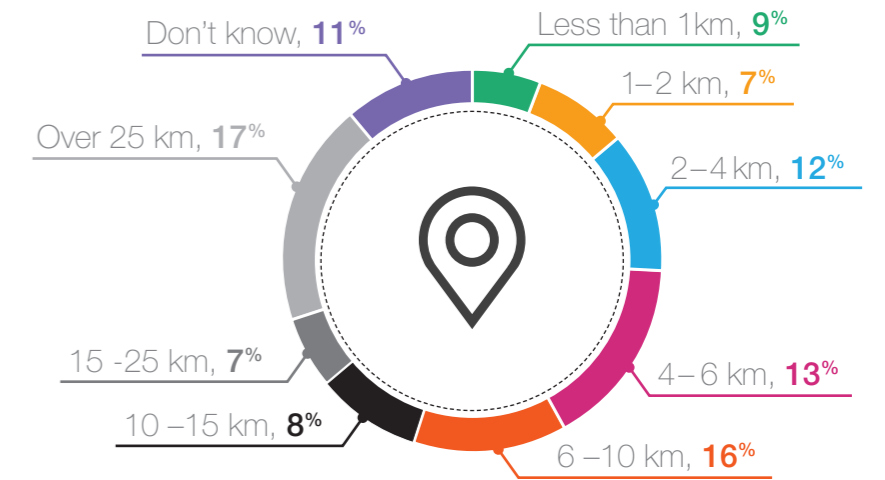

## Arrival & Departure Times

## Belfield Commuting Infrastructure

## Journey Times

The estimated average **journey** time is approximately **38 minutes**, for both **students, faculty and staff**.

**41%** of staff and students live within 500m of a direct bus route to the Belfield Campus.

## Commuting Distances