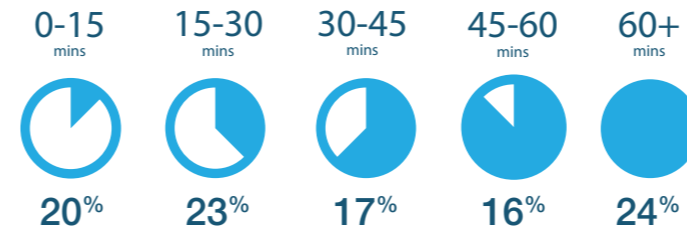

Journey Times