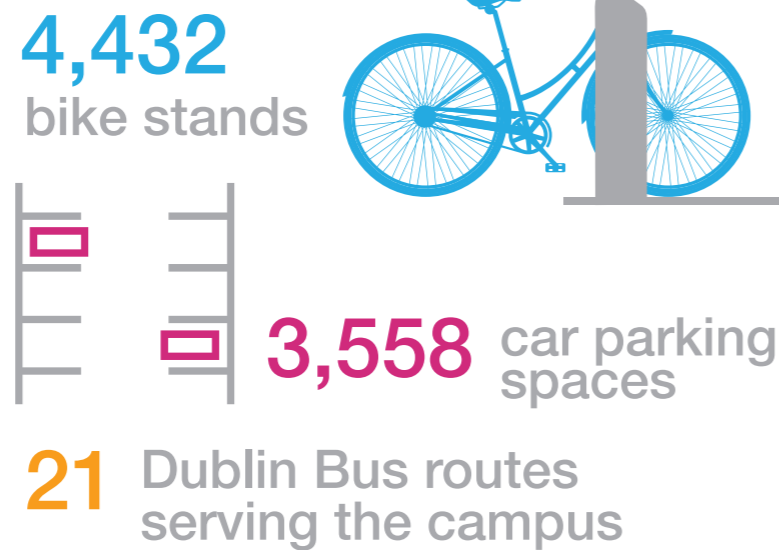

# University College Dublin (Belfield Campus)

Commuting Survey 2016\*

Population **3,500** Faculty, staff & others **27,000** Students

The total population has been **steadily increasing** over the past **10 years** from approximately **25,000** to the present **30,500**

## Arrival & Departure Times

## Journey Times

The estimated average **journey** time is approximately **38 minutes**, for both **students, faculty and staff**.

**41%** of staff and students live within 500m of a direct bus route to the Belfield Campus.