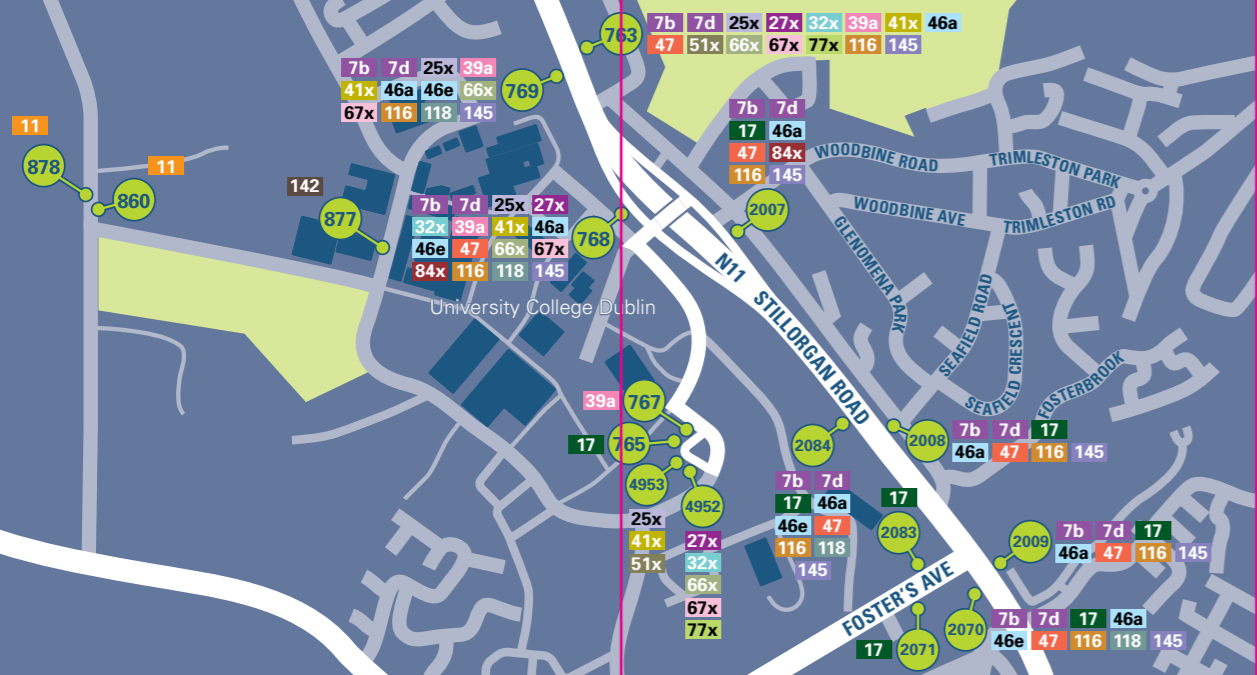

Key

- Walking Distances
- 10 Minute Cycle Distances
- 20 Minute Cycle Distances
- Green Luas Line & Stations
- Red Luas Line & Stations
- DART Line & Stations
- DART Feeder Bus
- Bus Routes
- Main Roads