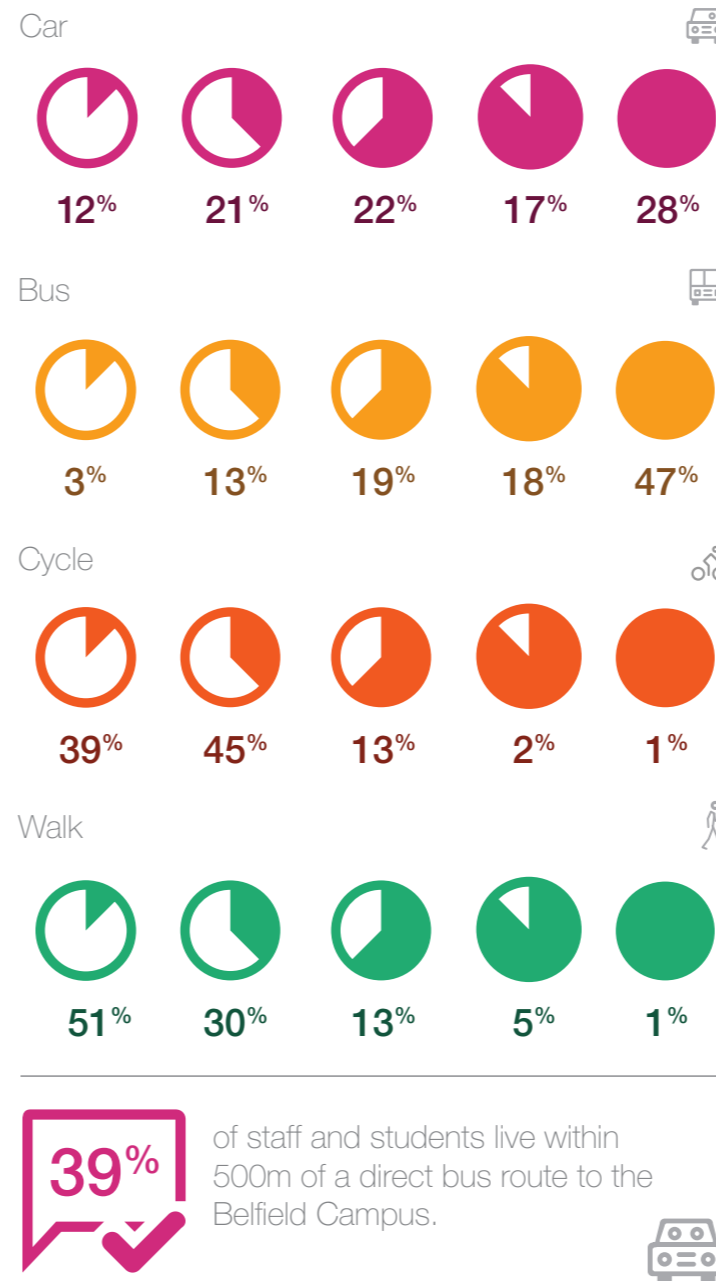

University College Dublin (Belfield Campus)

Commuting Survey 2017*

Population **3,500** Faculty, staff & others **28,000** Students

The total population has been *steadily increasing* over the past **10 years** from approximately **26,000** to the present **31,500**

Modes of Transport

Arrival & Departure Times

Belfield Commuting Infrastructure

Journey Times

The estimated average *journey* time is approximately **37 minutes**, for **faculty and staff** and **40 minutes** for **students**

Commuting Distances

Student Accommodation**

Gates Used to Access Campus