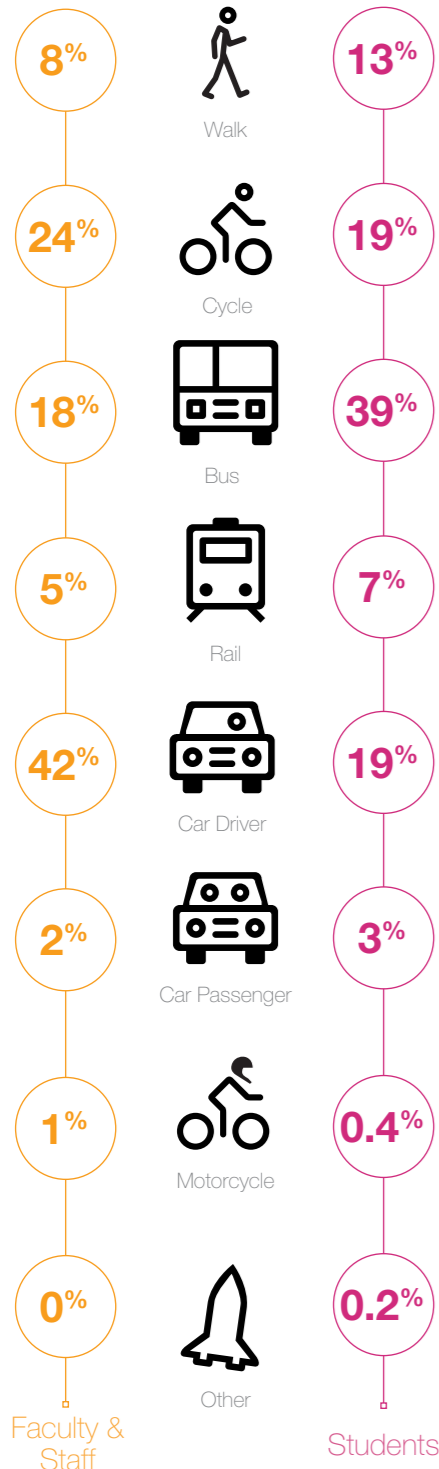

University College Dublin (Belfield Campus)

Commuting Survey 2017*

Population **3,500** Faculty, staff & others **28,000** Students

The total population has been *steadily increasing* over the past **10 years** from approximately **26,000** to the present **31,500**

Modes of Transport

Arrival & Departure Times

Belfield Commuting Infrastructure

Journey Times

The estimated average *journey* time is approximately **37 minutes**, for **faculty and staff** and **40 minutes** for **students**

Commuting Distances

Student Accommodation**

Gates Used to Access Campus