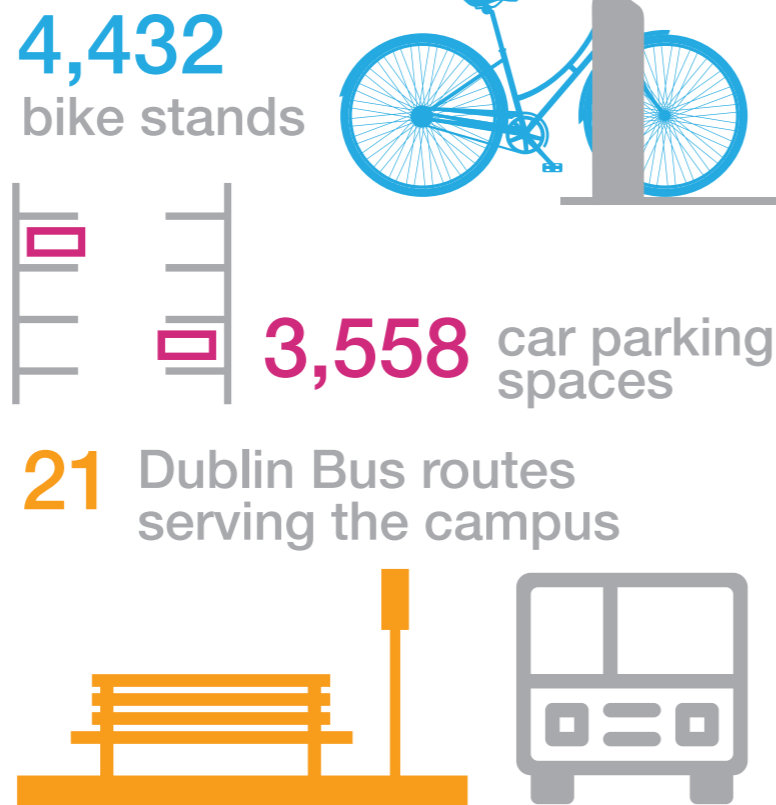

University College Dublin (Belfield Campus)

Commuting Survey 2017*

Population **3,500** Faculty, staff & others **28,000** Students

The total population has been *steadily increasing* over the past **10 years** from approximately **26,000** to the present **31,500**

Modes of Transport

Arrival & Departure Times

Belfield Commuting Infrastructure

Journey Times

The estimated average *journey* time is approximately **37 minutes**, for **faculty and staff** and **40 minutes** for **students**

Commuting Distances

Student Accommodation**

Gates Used to Access Campus