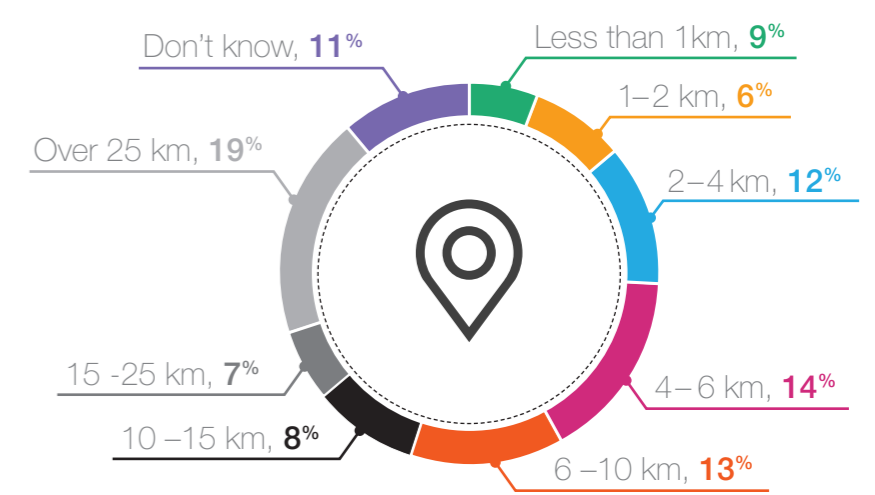

University College Dublin (Belfield Campus)

Commuting Survey 2017*

Population **3,500** Faculty, staff & others **28,000** Students

The total population has been *steadily increasing* over the past **10 years** from approximately **26,000** to the present **31,500**

Modes of Transport

Arrival & Departure Times

Belfield Commuting Infrastructure

Journey Times

The estimated average *journey* time is approximately **37 minutes**, for **faculty and staff** and **40 minutes** for **students**

Commuting Distances

Student Accommodation**

Gates Used to Access Campus