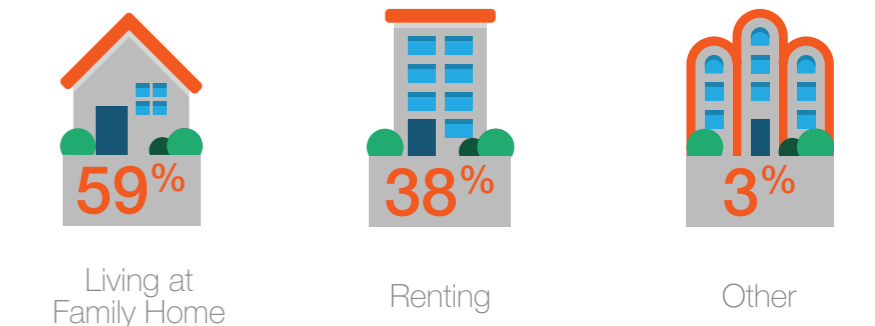

Student Accommodation**