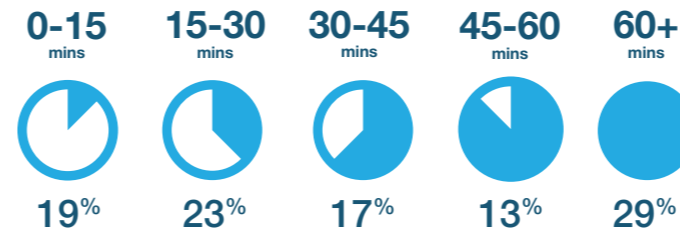

University College Dublin (Belfield Campus)

Commuting Survey 2017*

Population **3,500** Faculty, staff & others **28,000** Students

The total population has been *steadily increasing* over the past **10 years** from approximately **26,000** to the present **31,500**

Modes of Transport

Arrival & Departure Times

Belfield Commuting Infrastructure

Journey Times

The estimated average *journey* time is approximately **37 minutes**, for **faculty and staff** and **40 minutes** for **students**

Commuting Distances

Student Accommodation**

Gates Used to Access Campus