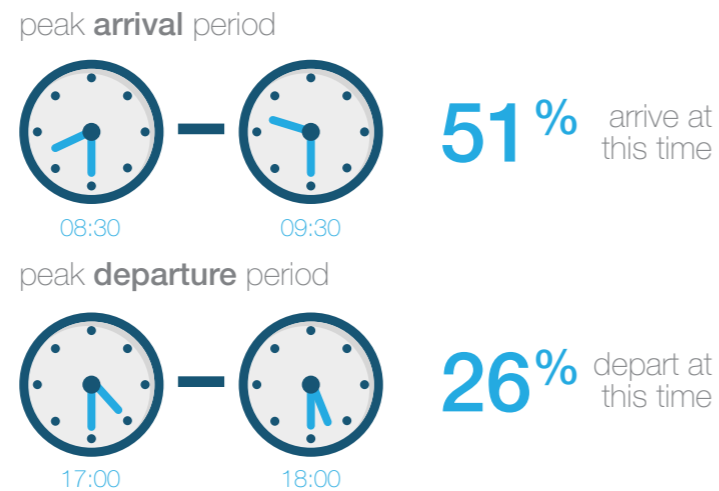

University College Dublin (Belfield Campus)

Commuting Survey 2017*

Population **3,500** Faculty, staff & others **28,000** Students

The total population has been *steadily increasing* over the past **10 years** from approximately **26,000** to the present **31,500**

Modes of Transport

Arrival & Departure Times

Belfield Commuting Infrastructure

Journey Times

The estimated average *journey* time is approximately **37 minutes**, for **faculty and staff** and **40 minutes** for **students**

Commuting Distances

Student Accommodation**

Gates Used to Access Campus