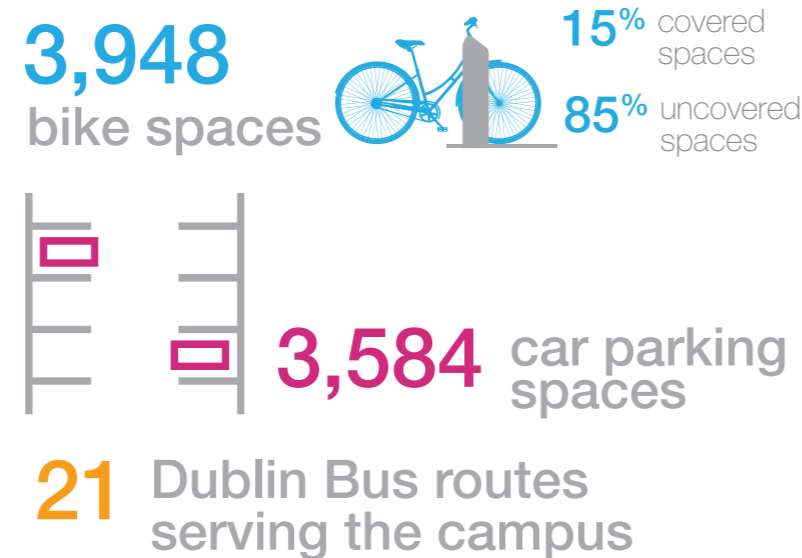

# University College Dublin (Belfield Campus)

Commuting Survey 2018\*

Population **4,000** Faculty, staff & others **28,000** Students

The total population has been *steadily increasing* over the past **10 years** from approximately **26,000** to the present **32,000**

## Arrival & Departure Times

## Journey Times

The estimated average *journey* time is approximately **37 minutes**, for **faculty and staff** and **40 minutes** for **students**

**42%** of staff and students live within 500m of a direct bus route to the Belfield Campus.