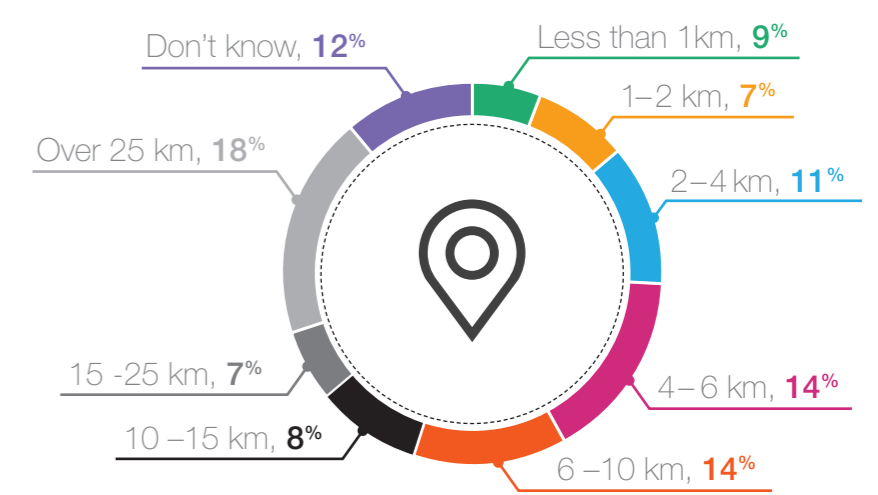

## Arrival & Departure Times

## Belfield Commuting Infrastructure

## Journey Times

The estimated average *journey* time is approximately **37 minutes**, for **faculty and staff** and **40 minutes** for **students**

**42%** of staff and students live within 500m of a direct bus route to the Belfield Campus.

## Commuting Distances