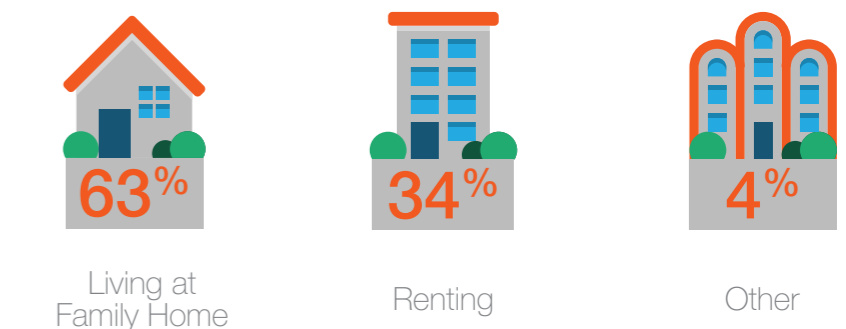

Student Accommodation**