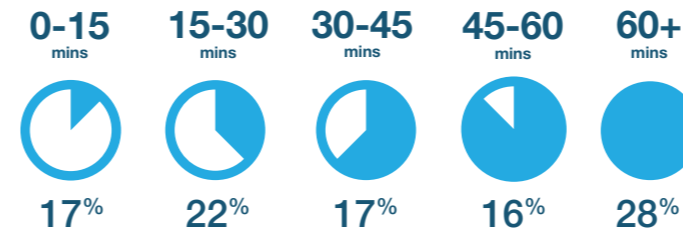

Journey Times