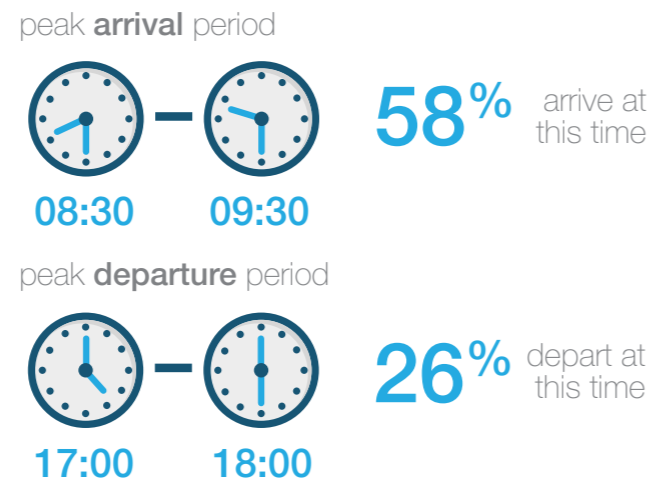

# University College Dublin (Belfield Campus)

Commuting Survey 2018\*

Population **4,000** Faculty, staff & others **28,000** Students

The total population has been *steadily increasing* over the past **10 years** from approximately **26,000** to the present **32,000**

## Arrival & Departure Times

## Journey Times

The estimated average *journey* time is approximately **37 minutes**, for **faculty and staff** and **40 minutes** for **students**

**42%** of staff and students live within 500m of a direct bus route to the Belfield Campus.