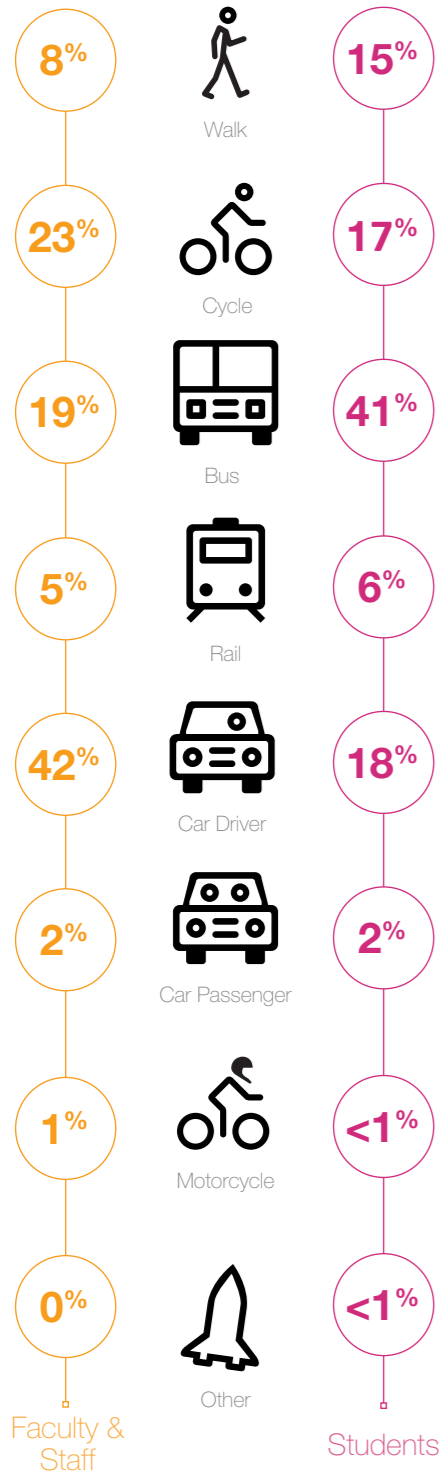

# University College Dublin (Belfield Campus)

Commuting Survey 2018\*

Population **4,000** Faculty, staff & others **28,000** Students

The total population has been *steadily increasing* over the past **10 years** from approximately **26,000** to the present **32,000**

## Modes of Transport

## Arrival & Departure Times

## Journey Times

The estimated average *journey* time is approximately **37 minutes**, for **faculty and staff** and **40 minutes** for **students**

**42%** of staff and students live within 500m of a direct bus route to the Belfield Campus.