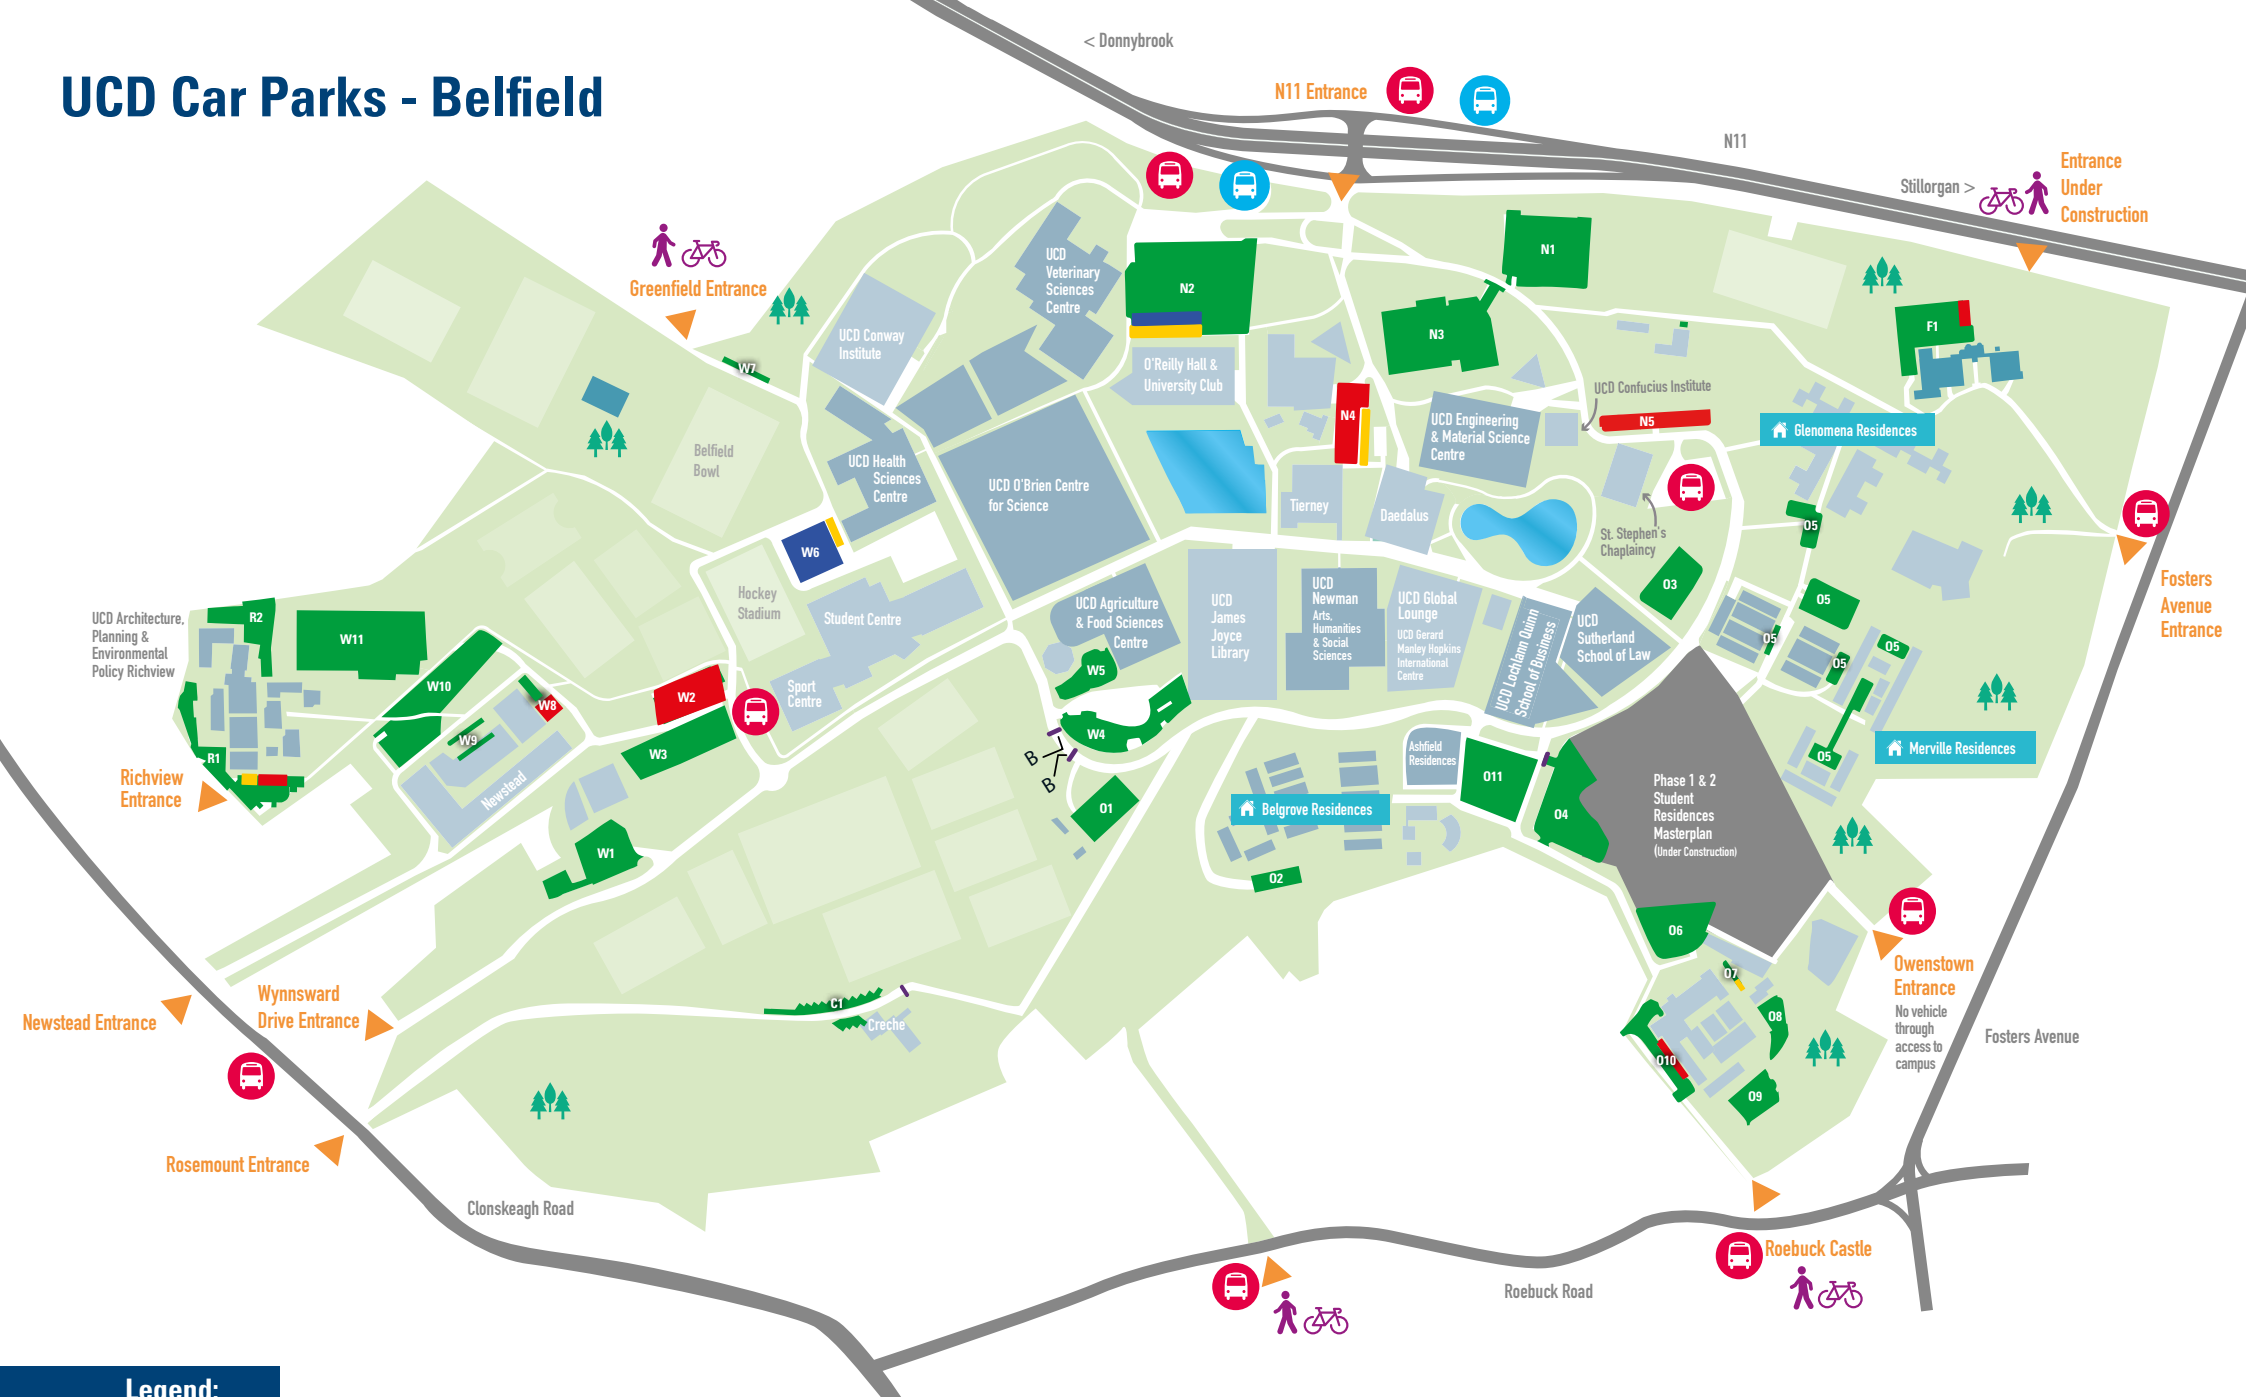

UCD Car Parks - Belfield

Legend:

 UCD Permit Car Park

 Paid Premium Car Park

 Pay and Display Car Park

 UCD Sport & Fitness Car Park

B Traffic Calming Barrier
(07:00 - 10:30hrs & 16:00 - 19:30hrs)

 Dublin Bus Stop

 Aircoach Bus Stop

 Shared Vehicle, Bicycle and Pedestrian Entrance

 Pedestrian and Bicycle Entrances