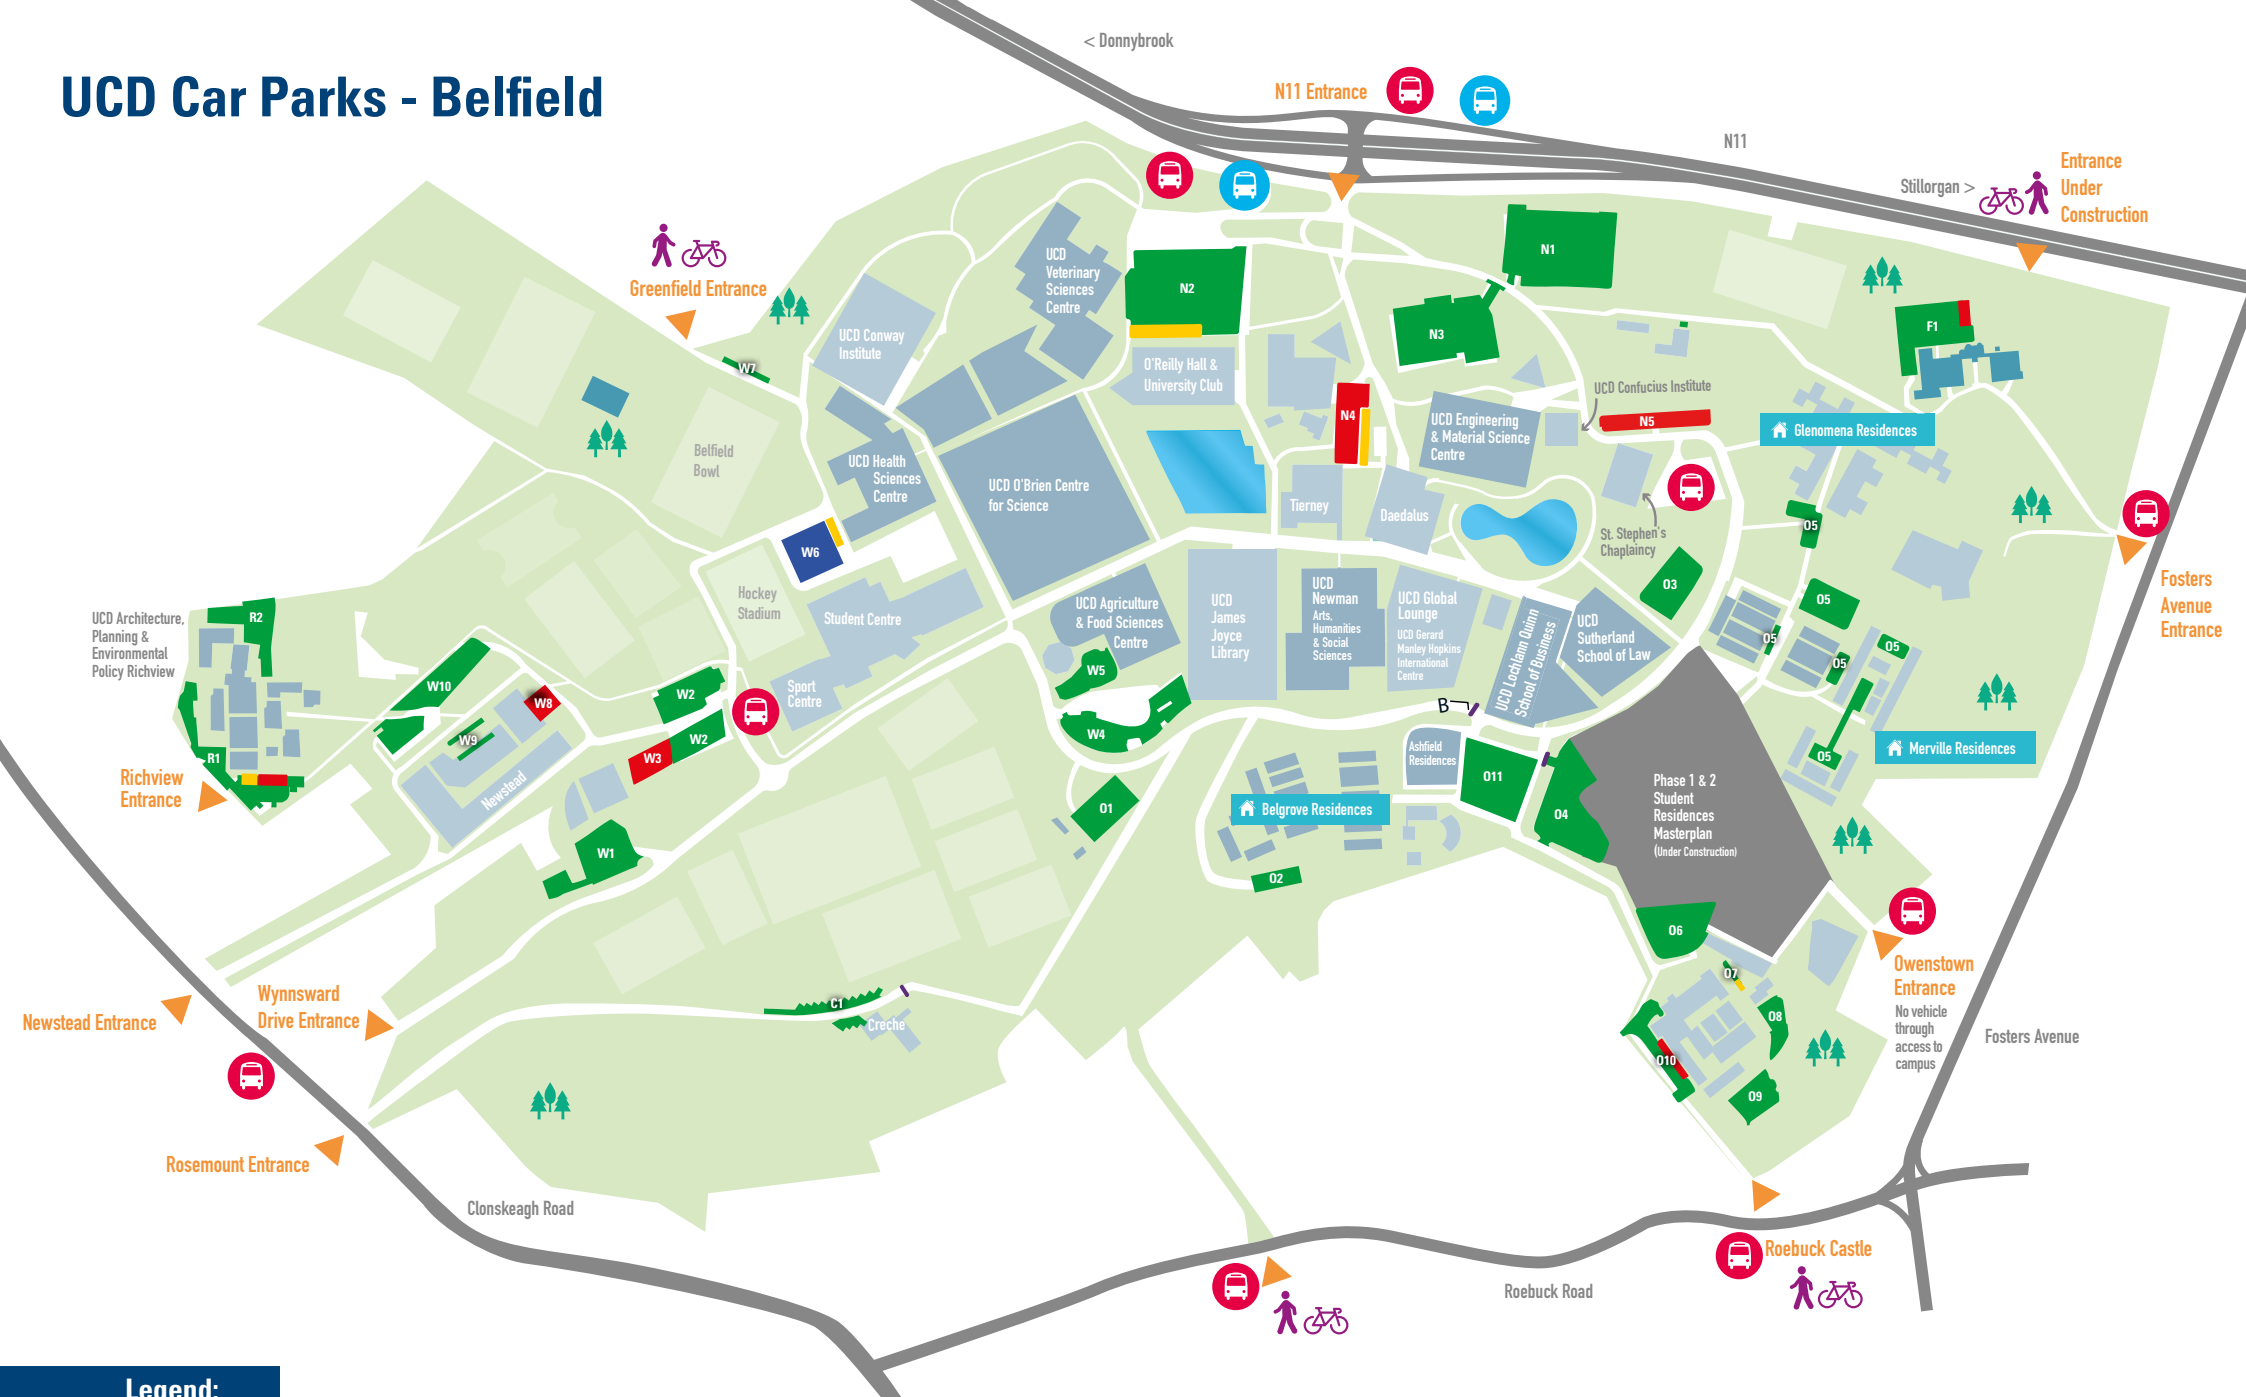

UCD Car Parks - Belfield

Legend:

 UCD Permit Car Park

 Paid Premium Car Park

 Pay and Display Car Park

 UCD Sport & Fitness Car Park

B Traffic Calming Barrier
(07:00 - 10:30hrs & 16:00 - 19:30hrs)

 Dublin Bus Stop

 Aircoach Bus Stop

 Shared Vehicle, Bicycle and Pedestrian Entrance

 Pedestrian and Bicycle Entrances