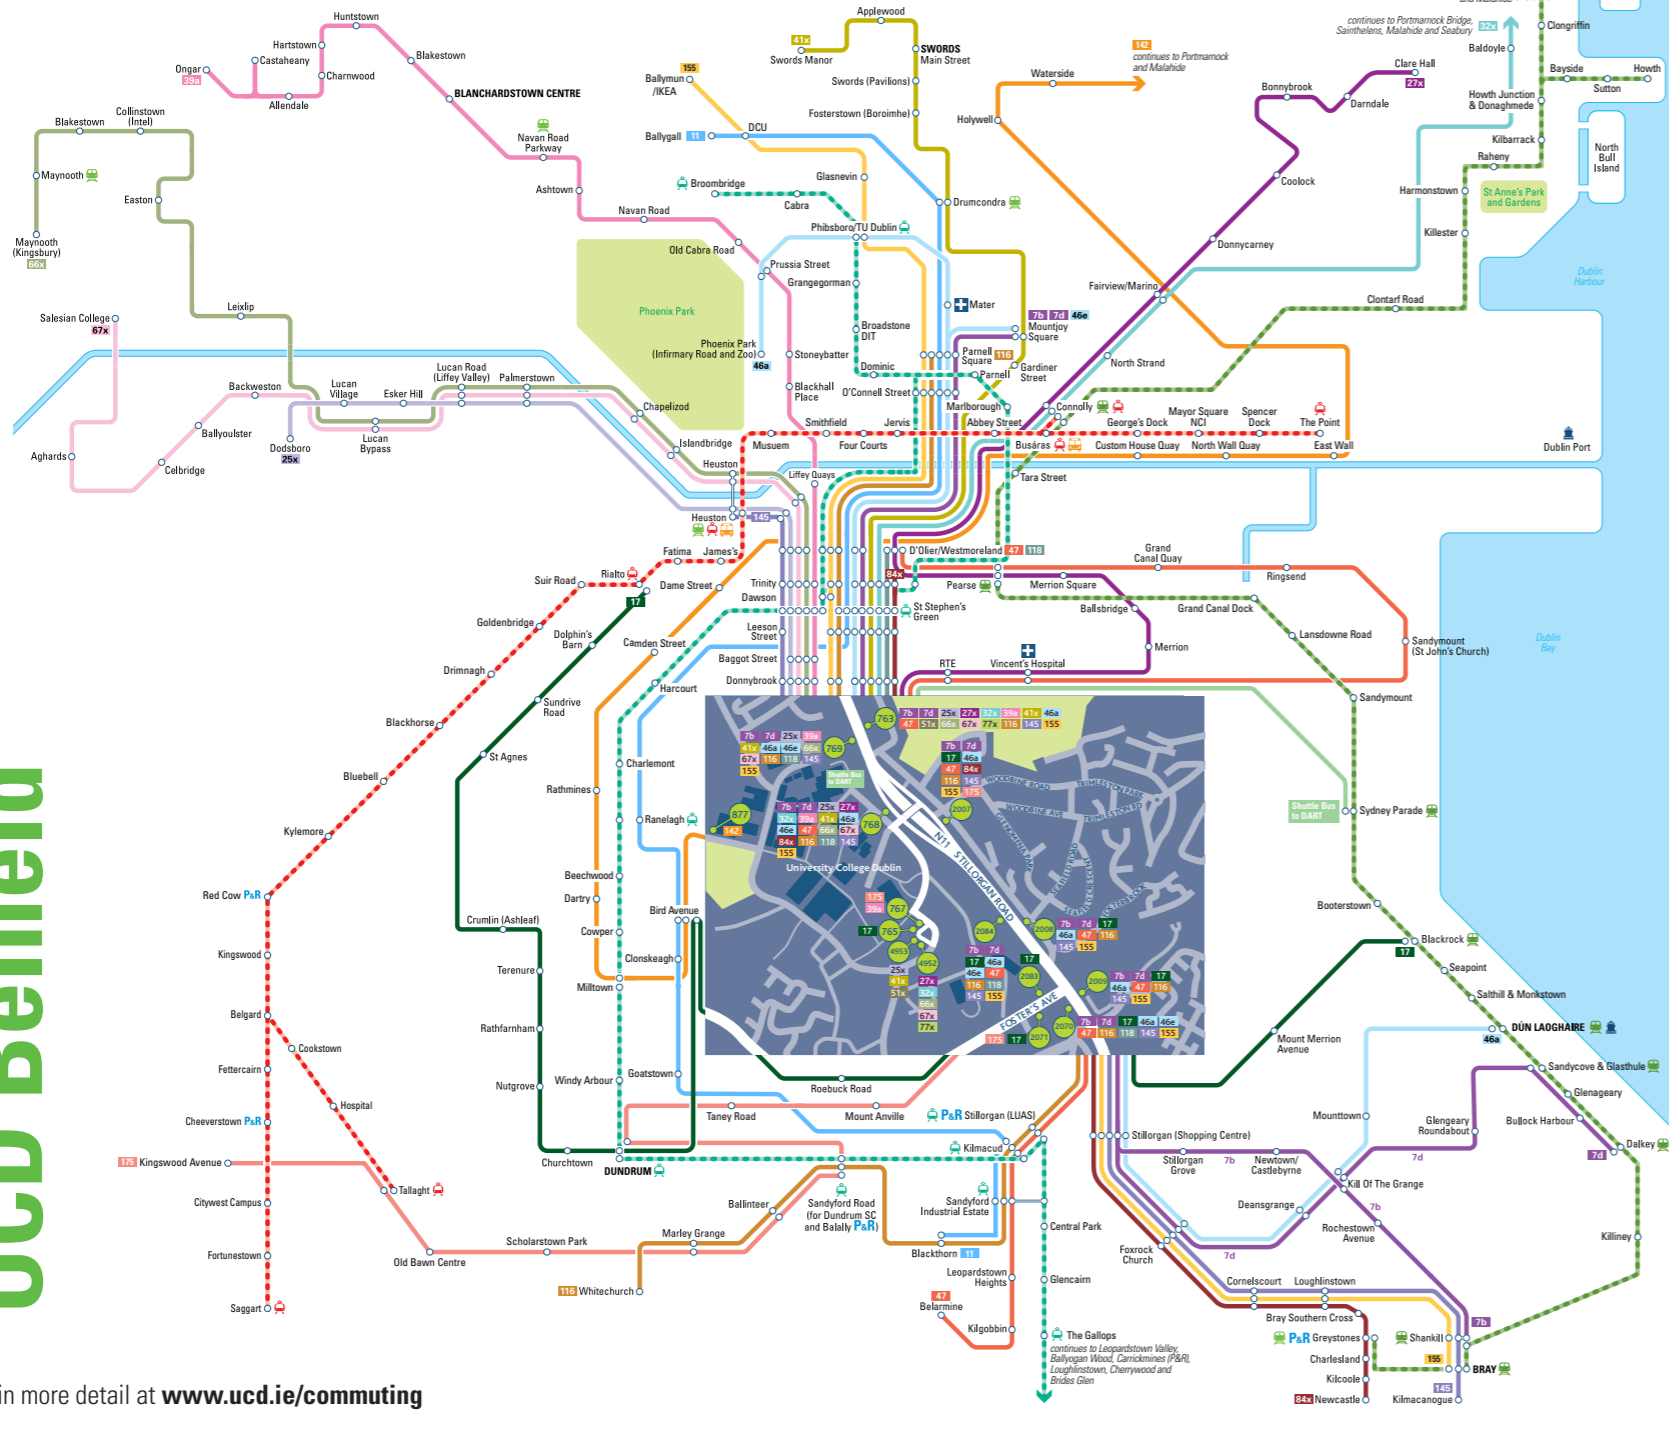

Public transport serving UCD Belfield

View this map in more detail at www.ucd.ie/commuting

- KEY**
- Bus route
 - - - Luas/DART route
 - Principal stop
 - Bus route terminus

Transfer Points
Locations where it is possible to change to a different form of transport

- Rail (DART, COMMUTER or Intercity)
- Tram (LUAS Green Line)
- Tram (LUAS Red Line)
- Bus coach (regional or intercity)
- Park & Ride (larger car parks)
- Ferry Port

- Points of Interest**
- Hospital
 - Public Park

Find the time of the next bus from any bus stop, or plan your journey – go to www.transportforireland.ie or download the Transport For Ireland App for Android and Apple devices.